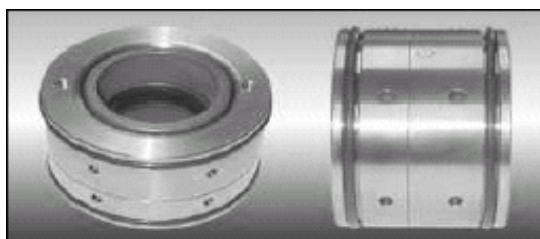

## Replacement Seals for EMU Pumps

Double face kits to suit EMU pumps.

Part Number	Shaft	Description	Net
SAN-S0E-DDZDDZ1-0350	35mm	35mm double seal face kit. Silicon Viton	\$200.02
SAN-S0E-DDZDDZ1-0500	50mm	50mm double seal face kit. Silicon Viton	\$362.58
SAN-S0E-DDZDDZ1-0750	75mm	75mm double seal face kit. Silicon Viton	\$782.54
SAN-S0E-GGZGGZ1-0350	35mm	35mm double seal face kit. T/C Viton	\$293.57
SAN-S0E-GGZGGZ1-0500	50mm	50mm double seal face kit. T/C Viton	\$541.41
SAN-S0E-GGZGGZ1-0750	75mm	75mm double seal face kit. T/C Viton	\$1,177.71

Double face kits including collet to suit EMU pumps.

Part Number	Shaft	Description	Net
SAN-S0EC-DDZDDZ1-0350	35mm	35mm double seal complete. Silicon Viton	\$272.08
SAN-S0EC-DDZDDZ1-0500	50mm	50mm double seal complete. Silicon Viton	\$503.96
SAN-S0EC-DDZDDZ1-0750	75mm	75mm double seal complete. Silicon Viton	\$954.69
SAN-S0EC-GGZGGZ1-0350	35mm	35mm double seal complete. T/C Viton	\$398.70
SAN-S0EC-GGZGGZ1-0500	50mm	50mm double seal complete. T/C Viton	\$655.22
SAN-S0EC-GGZGGZ1-0750	75mm	75mm double seal complete. T/C Viton	\$1,434.16