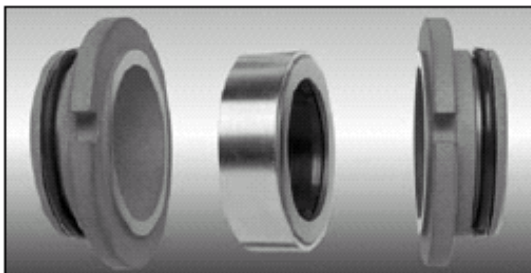

## Replacement Seals for EMU Pumps

Double face kits to suit EMU pumps.

Part Number	Shaft	Description	Net
SAN-S0E-DDZDDZ1-0350	35mm	35mm double seal face kit. Silicon Viton	\$200.02
SAN-S0E-DDZDDZ1-0500	50mm	50mm double seal face kit. Silicon Viton	\$362.58
SAN-S0E-DDZDDZ1-0750	75mm	75mm double seal face kit. Silicon Viton	\$782.54
SAN-S0E-GGZGGZ1-0350	35mm	35mm double seal face kit. T/C Viton	\$293.57
SAN-S0E-GGZGGZ1-0500	50mm	50mm double seal face kit. T/C Viton	\$541.41
SAN-S0E-GGZGGZ1-0750	75mm	75mm double seal face kit. T/C Viton	\$1,177.71

Double face kits including collet to suit EMU pumps.

Part Number	Shaft	Description	Net
SAN-S0EC-DDZDDZ1-0350	35mm	35mm double seal complete. Silicon Viton	\$272.08
SAN-S0EC-DDZDDZ1-0500	50mm	50mm double seal complete. Silicon Viton	\$503.96
SAN-S0EC-DDZDDZ1-0750	75mm	75mm double seal complete. Silicon Viton	\$954.69
SAN-S0EC-GGZGGZ1-0350	35mm	35mm double seal complete. T/C Viton	\$398.70
SAN-S0EC-GGZGGZ1-0500	50mm	50mm double seal complete. T/C Viton	\$655.22
SAN-S0EC-GGZGGZ1-0750	75mm	75mm double seal complete. T/C Viton	\$1,434.16