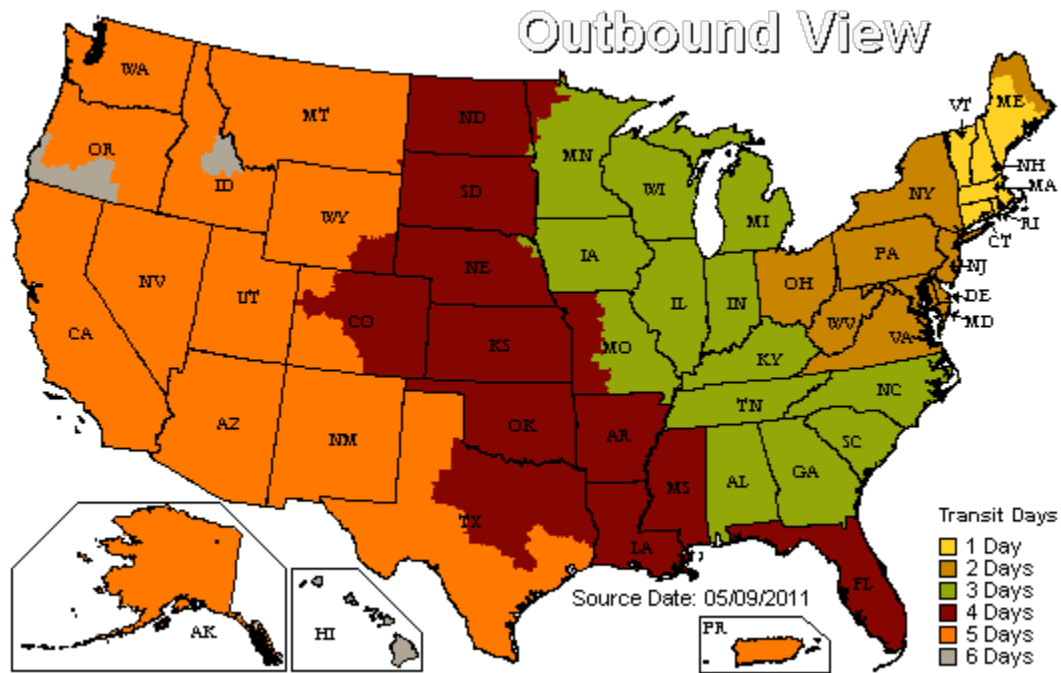

U.S. Ground Map Results

Business days in transit from: PORTLAND, ME 04103

Service Map colors may vary due to differences in hardware and software. This map is a general representation of UPS Ground transit times. For service availability and to calculate the delivery time for a package shipped between a specific origin and destination worldwide, select **Calculate Time & Cost** in the **Shipping** tab.